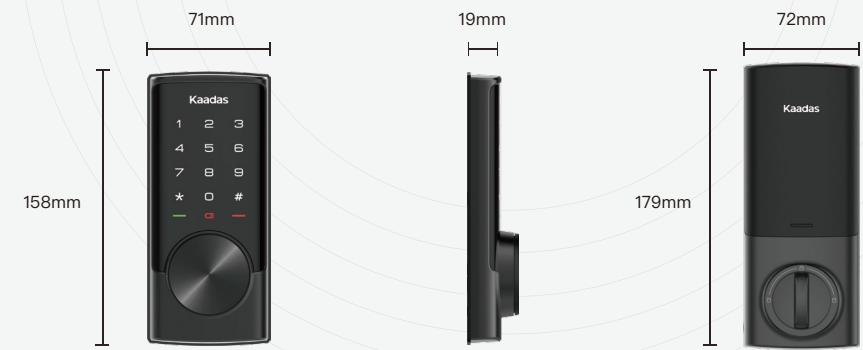

Kaadas

RX

Deadbolt & Latch Bolt Lock

Bluetooth

PIN code

Mechanical Key

APP

Kaadas

Security Functions

Auto Locking | Away Mode | Fake PIN Code | Lockout Mode |
One-Time PIN Code

Alarming/Indication

Low Voltage | Wrong-entry Alarming | Jam Alarming

Color Silver Dark Gray

RX-C | RX-E

RX-B | RX-D