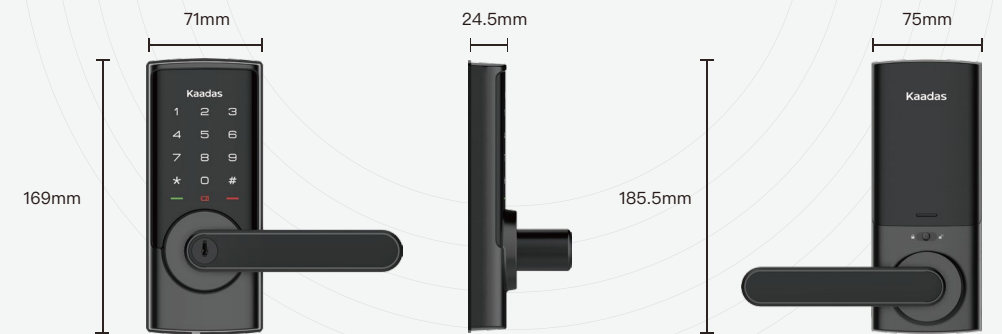

Kaadas

RX

Deadbolt & Latch Bolt Lock

Bluetooth

PIN code

Mechanical Key

APP

Kaadas

Security Functions

Auto Locking | Away Mode | Fake PIN Code | Lockout Mode |
One-Time PIN Code

Alarming/Indication

Low Voltage | Wrong-entry Alarming | Jam Alarming

Color Silver Dark Gray

RX-C | RX-E

RX-B | RX-D