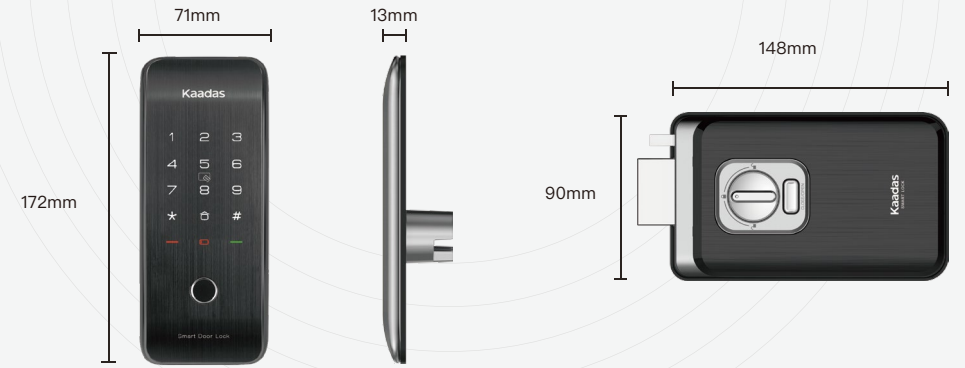

Rim Lock

R6-5
Vertical

R6-5H
Horizontal

R6-5K
Gate Lock

Security Functions

Auto Locking | Privacy Mode | Fake PIN Code | Lockout Mode | Away Mode

Alarming/Indication

Low Voltage | Wrong-Entry Alarming | Jam Alarming

Color Black Chrome

Product Specification

Models	R6-5 R6-5K R6-5H	Keypad Type	Touchpad
Card	Yes	Code Length	6-12
Main Material	Aluminum Alloy	Code Quantity	11 (1 Master Code; 10 User Codes)
Mortise Type	NA	Working Voltage	DC 6V
Vertical Rods	NA	Battery	4 AA Alkaline Batteries
Voice Guide	Yes	Working Temperature(°C)	-20-60
Handing	Universal	Emergency Power	5V Micro USB
Emergency Cylinder	No	RH (%)	20-90
Fingerprint Sensor	Yes	IoT Connection	Optional
Fingerprint Quantity	100	Door Category	Wood, Anti-burglary Door, Steel
Card Type	Mifare/13.56MHz	Door Thickness(mm)	30-50
Card Quantity	100		