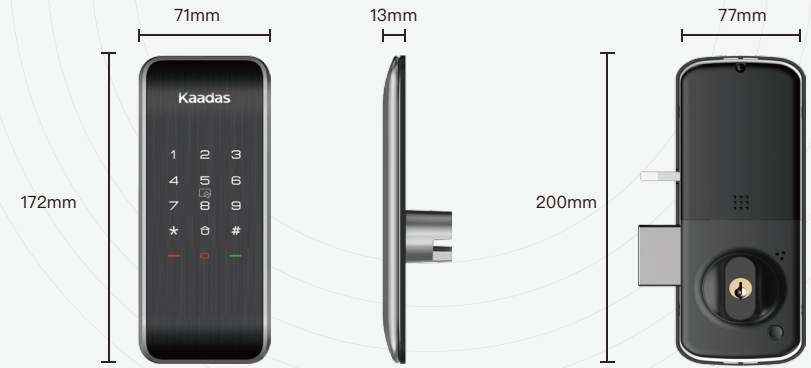

Kaadas

R6-2K Gate Lock

PIN code

Card

Bluetooth

APP

Key

Remote Control

Kaadas

Security Functions

Auto Locking | Privacy Mode | Fake PIN Code | Lockout Mode
Away Mode

Alarming/Indication

Low Voltage | Wrong-Entry Alarming | Jam Alarming

R6-2K

R6-8K

Color

Black

Chrome

Product Specification

Models	R6-8K R6-2K	Keypad Type	Touchpad
Card	R6-8K:No R6-2K:Yes	Code Length	6-12
Main Material	Aluminum Alloy	Code Quantity	11 (1 Master Code; 10 User Codes)
Mortise Type	NA	Working Voltage	DC 6V
Vertical Rods	NA	Battery	4 AA Alkaline Batteries
Voice Guide	Yes	Working Temperature(°C)	-20-60
Handing	Universal	Emergency Power	5V Micro USB
Emergency Cylinder	No	RH (%)	20-90
Fingerprint Sensor	No	IoT Connection	Optional
Fingerprint Quantity	NA	Door Category	Wood, Anti-burglary Door, Steel
Card Type	Mifare/13.56MHz	Door Thickness(mm)	30-50
Card Quantity	100		